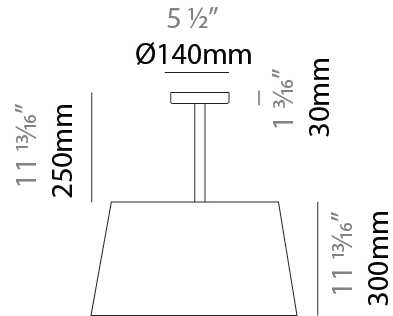

#### PHYSICAL

Shape: Drum  
Diameter (mm): 500  
Diameter (in): 19 11/16  
Height (mm): 470  
Height (in): 18 1/2  
Light Distribution: Direct  
Weight (kg): 3.3  
Weight (lbs): 7.3  
Diffuser: PMMA - Opal  
Fixture Finish: BEI / BLK / BLU / COG / DGN / GRY / MRN / MOC / MUS / OLV / SIL / STN / TER / WHI  
Holder Finish: BLK  
Fixture Material: Fabric Cord / Metal  
Upon Request: Other fabric cord colors available upon request (see downloadable finish chart)

### PHYSICAL

Shape: Drum

Diameter (mm): 500

Diameter (in): 19 11/16

Height (mm): 550

Height (in): 21 5/8

Light Distribution: Direct

Diffuser: PMMA - Opal

### RATINGS AND CERTIFICATIONS

Certified By: Certified for North American Standards

IP rating: IP66

Ø450mm 17 1/16"

Ø500mm 19 1/16"